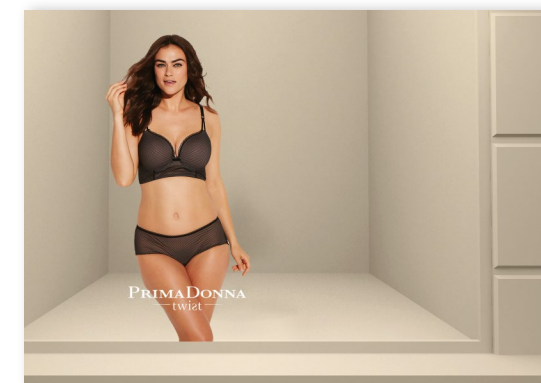

WINDOW STICKER

Show time ZWA