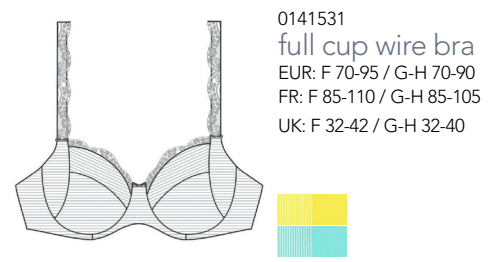

LOOK AT ME

An upcharge of 10% will be applied per brand group** if pre-orders for the brand group are less than 30 pieces.
Not applicable for clients pre-ordering > 300 pieces per season over all brands.

** 3 brand groups are Marie Jo & Marie Jo L'Aventure, PrimaDonna & PrimaDonna Twist, PrimaDonna Swim