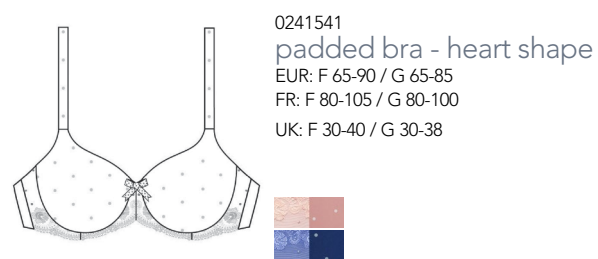

HEAVEN

An upcharge of 10% will be applied per brand group** if pre-orders for the brand group are less than 30 pieces. Not applicable for clients pre-ordering > 300 pieces per season over all brands.

** 3 brand groups are Marie Jo & Marie Jo L'Aventure, PrimaDonna & PrimaDonna Twist, PrimaDonna Swim