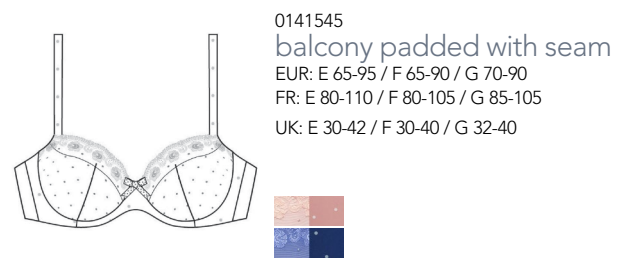

HEAVEN

An upcharge of 10% will be applied per brand group** if pre-orders for the brand group are less than 30 pieces. Not applicable for clients pre-ordering > 300 pieces per season over all brands.

** 3 brand groups are Marie Jo & Marie Jo L'Aventure, PrimaDonna & PrimaDonna Twist, PrimaDonna Swim