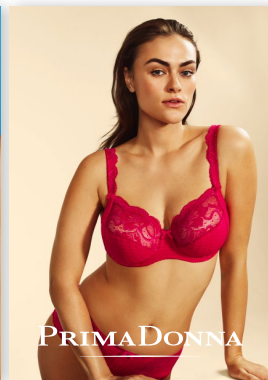

Madison FRB