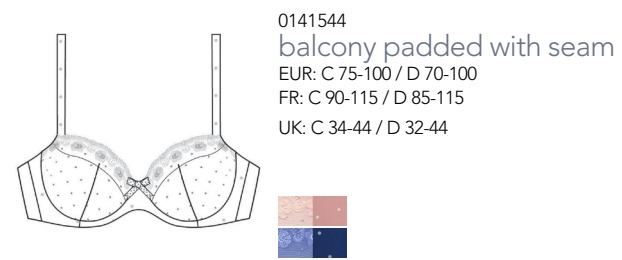

HEAVEN

An upcharge of 10% will be applied per brand group** if pre-orders for the brand group are less than 30 pieces. Not applicable for clients pre-ordering > 300 pieces per season over all brands.

** 3 brand groups are Marie Jo & Marie Jo L'Aventure, PrimaDonna & PrimaDonna Twist, PrimaDonna Swim