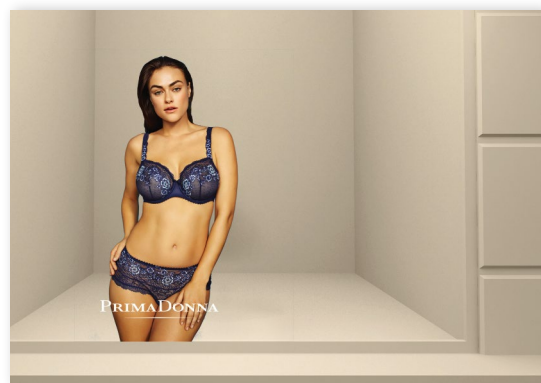

WINDOW STICKER

True Romance SAF